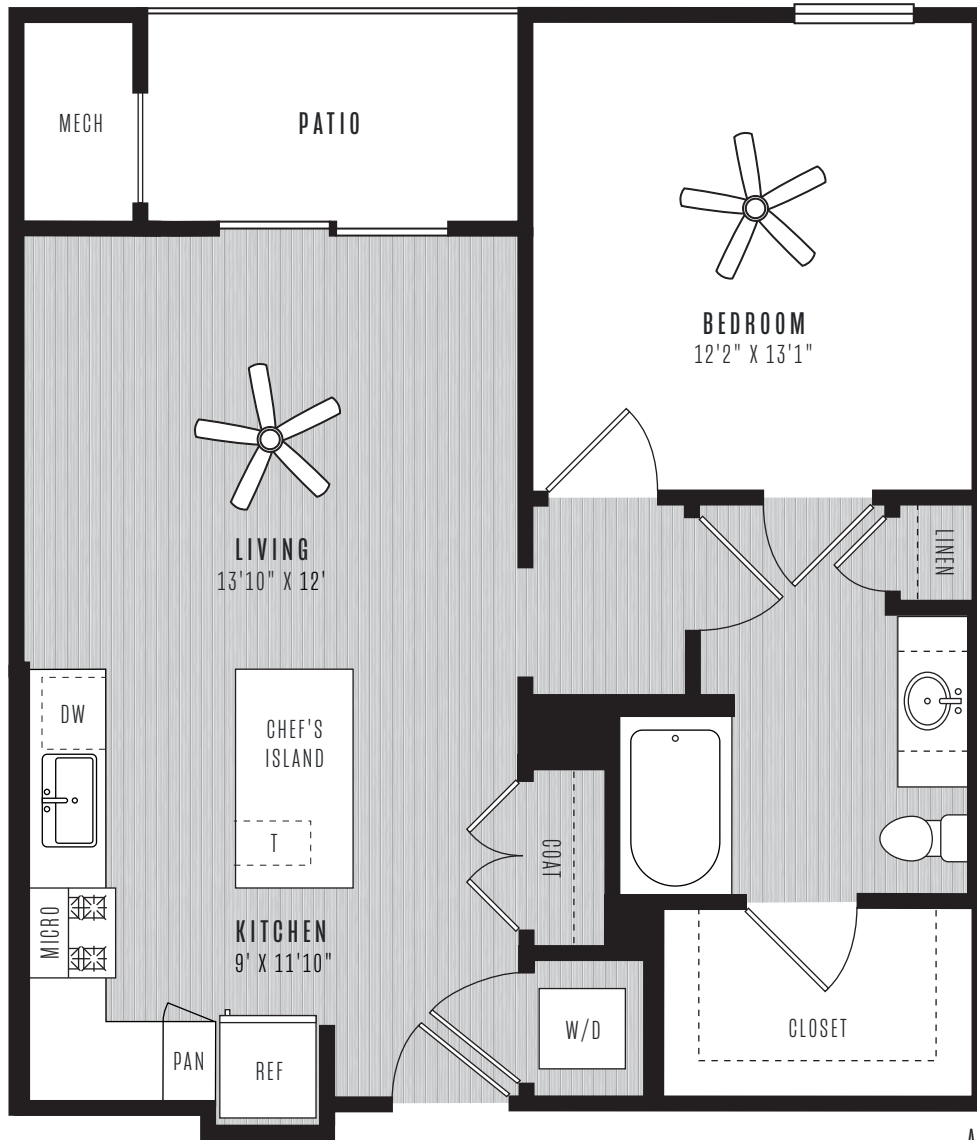

ROCKPORT

1 BEDROOM | 1 BATH | 804 SQ.FT.

A2

508.217.7337 | leasing@AlexanWrentham.com | 50 Ledgeview Way | Wrentham, MA 02093 | AlexanWrentham.com

At your request, we are happy to discuss specific unit modifications or accommodations. All dimensions and square footage are approximate. Pricing subject to change.